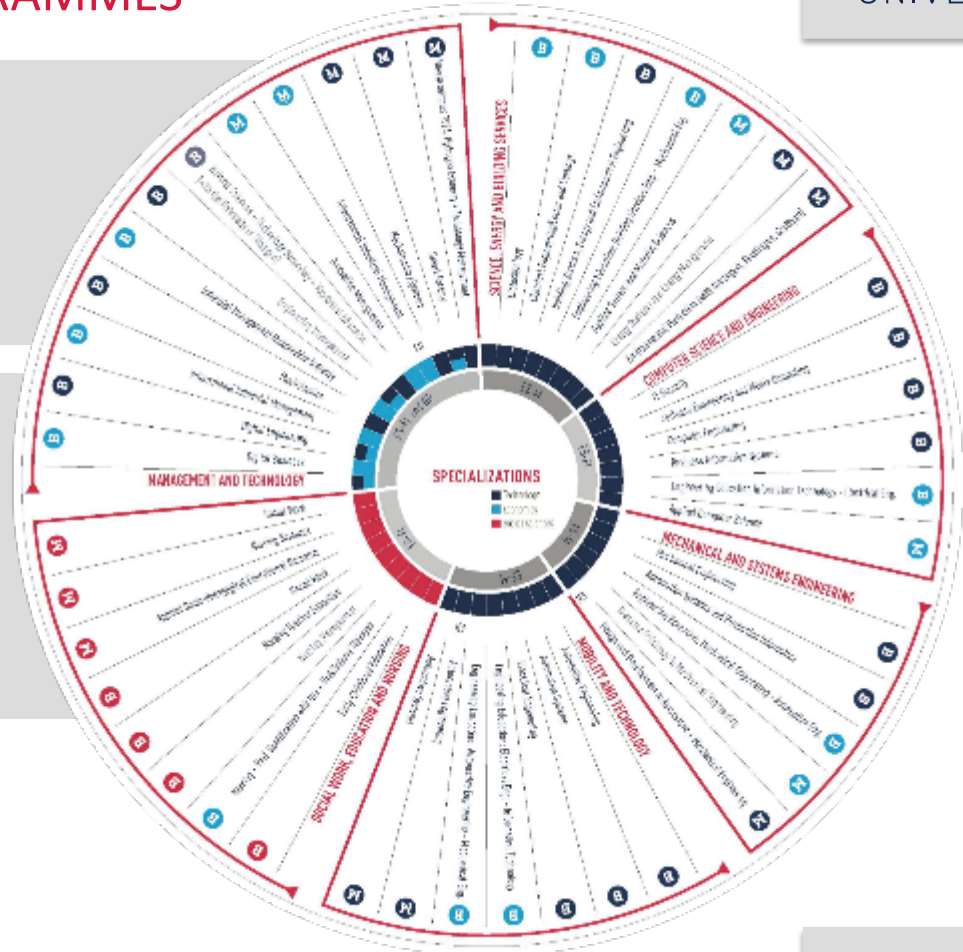

- | Applied Informatics
- | Applied Surface and Material Sciences
- | Automotive Engineering
- | Automotive Systems
- | Design and Development in Automotive and Mechanical Engineering
- | Energy Systems and Energy Management
- | Environmental Protection
- | Hydrogen Economy and Technology Management
- | Mechatronics/Systems Engineering
- | Resource Efficiency in Mechanical Engineering

OUR MASTER DEGREE PROGRAMMES

M Business

- | Innovation Management
- | International Industrial Management (MBA)
- | Smart Factory – Industry 4.0

M Social & Health Sciences

- | Applied Socio-Pedagogical Educational Research
- | Nursing Sciences
- | Social Work