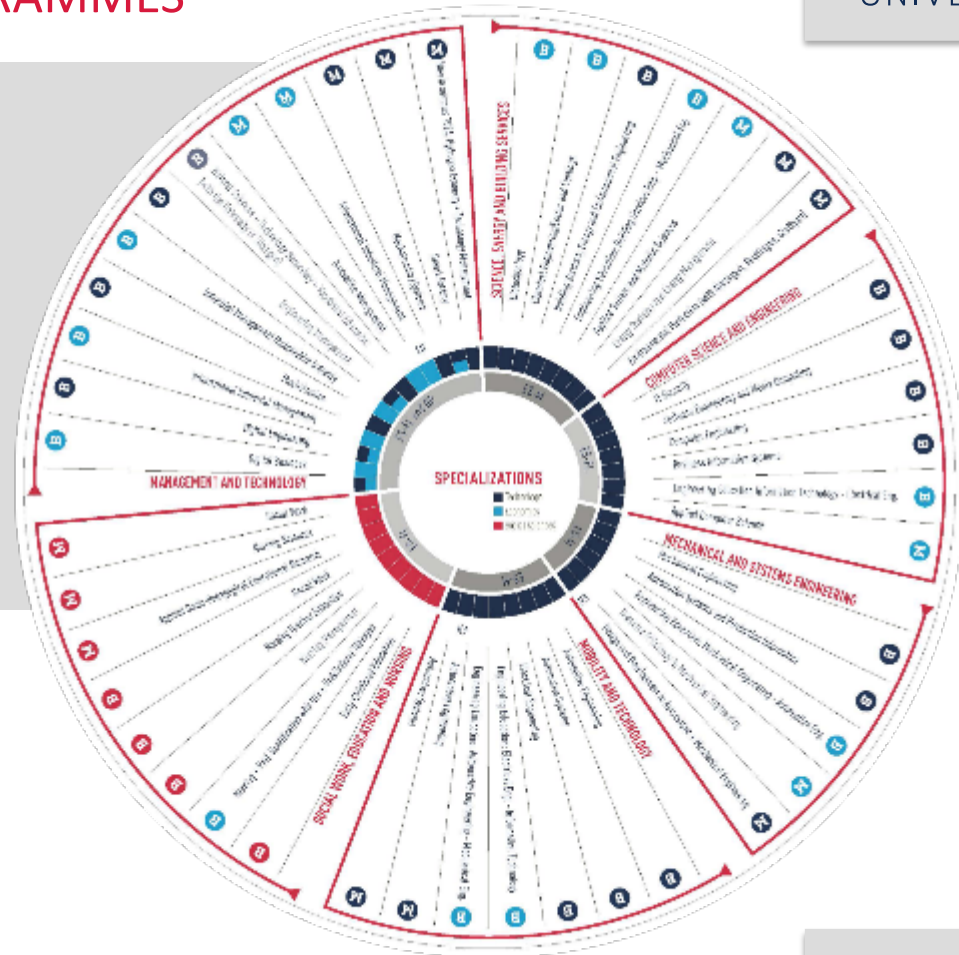

B Social & Health Sciences

- | Early Childhood Education
- | Nursing + professional qualification
- | Nursing Management
- | Nursing Teacher Education
- | Social Work

OUR MASTER DEGREE PROGRAMMES

M Engineering

- | Applied Informatics
- | Applied Surface and Material Sciences
- | Automotive Engineering
- | Automotive Systems
- | Design and Development in Automotive and Mechanical Engineering
- | Energy Systems and Energy Management
- | Environmental Protection
- | Hydrogen Economy and Technology Management
- | Mechatronics/Systems Engineering
- | Resource Efficiency in Mechanical Engineering