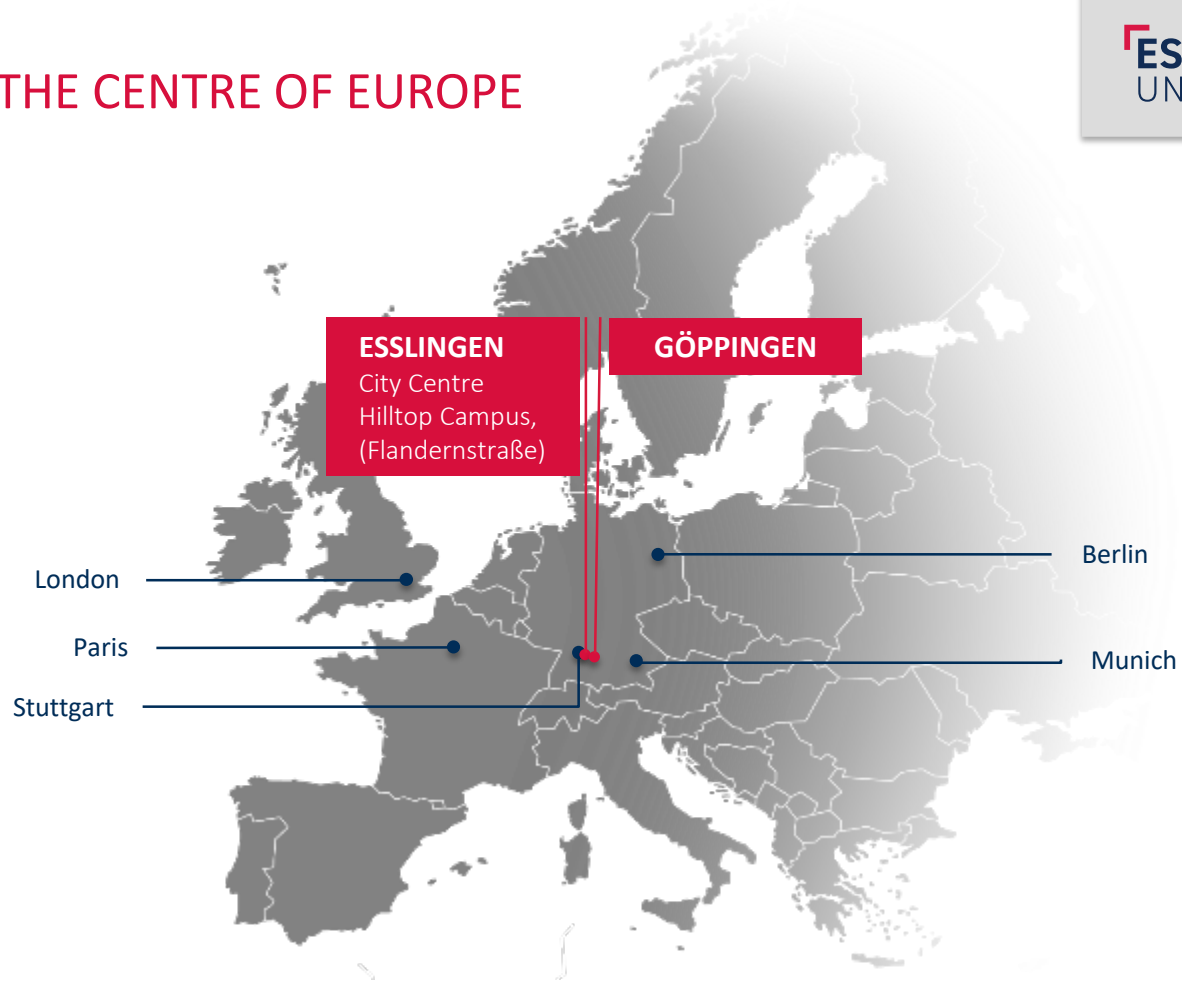

- | International Industrial Management

ESSLINGEN – IN THE CENTRE OF EUROPE

STUTT GART		20 min.
MUNICH		2.5 h
BERLIN		1 h
LONDON		2 h
PARIS		1.5 h

ESSLINGEN – A LIVELY TOWN WITH A WEALTH OF TRADITION

A scenic view of Esslingen, Germany, featuring a large Gothic church with a tall spire, surrounded by traditional half-timbered houses and lush green trees under a blue sky with light clouds.

94,000 inhabitants – close to Stuttgart –
attractive economic region – home to Daimler,
Porsche, Bosch, Eberspaecher and Festo

GÖPPINGEN – HOME OF THE HOHENSTAUFEN DYNASTY

58,000 inhabitants – economic region with a wealth of tradition – home to Maerklin (model trains), Bader (supplier to automotive industry), Schuler (mechanical engineering)