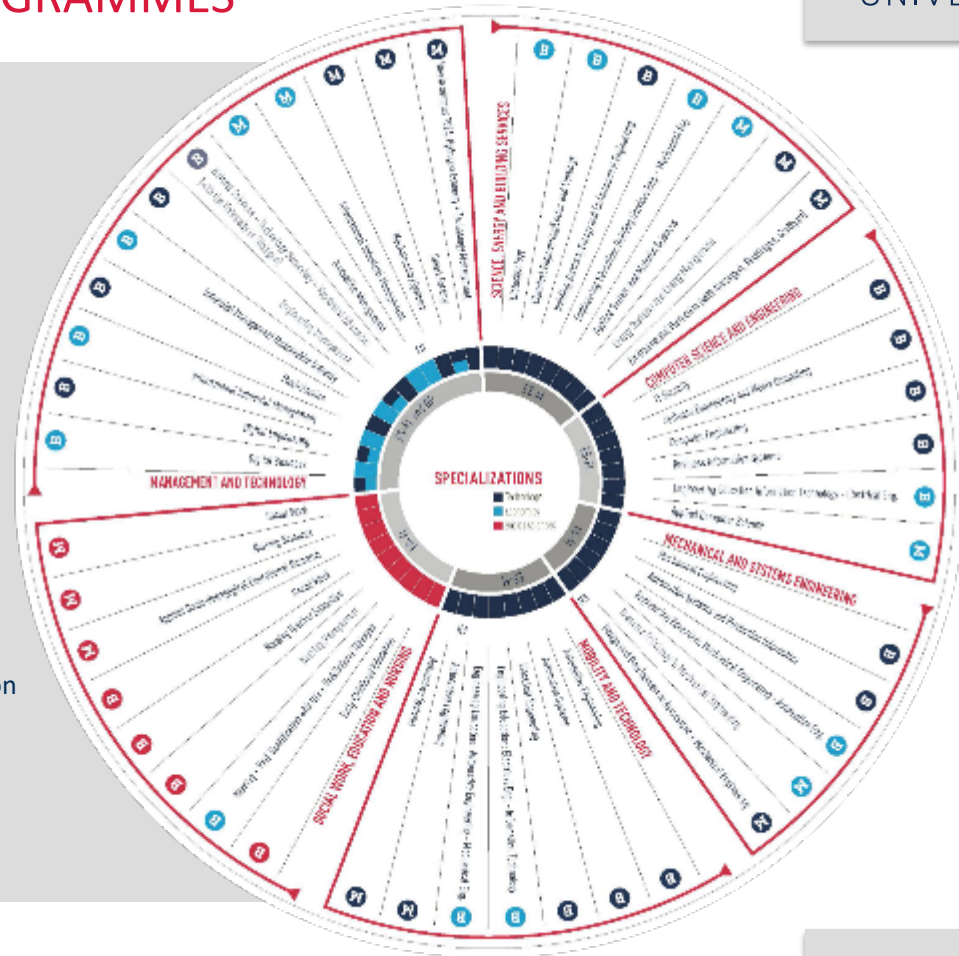

OUR BACHELOR DEGREE PROGRAMMES

B Engineering

- | Automation Systems and Production Informatics
- | Automotive Engineering
- | Automotive Systems
- | Biotechnology
- | Building Services, Energy and Environmental Eng.
- | Chemical Engineering/Colour and Coatings
- | Computer Engineering
- | Electrical Engineering
- | Engineering Education with the specializations:
  - | Electrical Engineering Automotive Engineering,
  - | Computer Sciences, Mechanical Engineering,
  - | Building Services Engineering
- | IT Security
- | Mechanical Engineering
- | Mechatronics
- | Natural Sciences & Technology Teacher Training
  Programme for Secondary and Vocational Education
- | Software Engineering and Media Computing

Study Plus Courses

- | E-Mobility Plus
- | Mechatronics Com
- | Mechatronics Plus