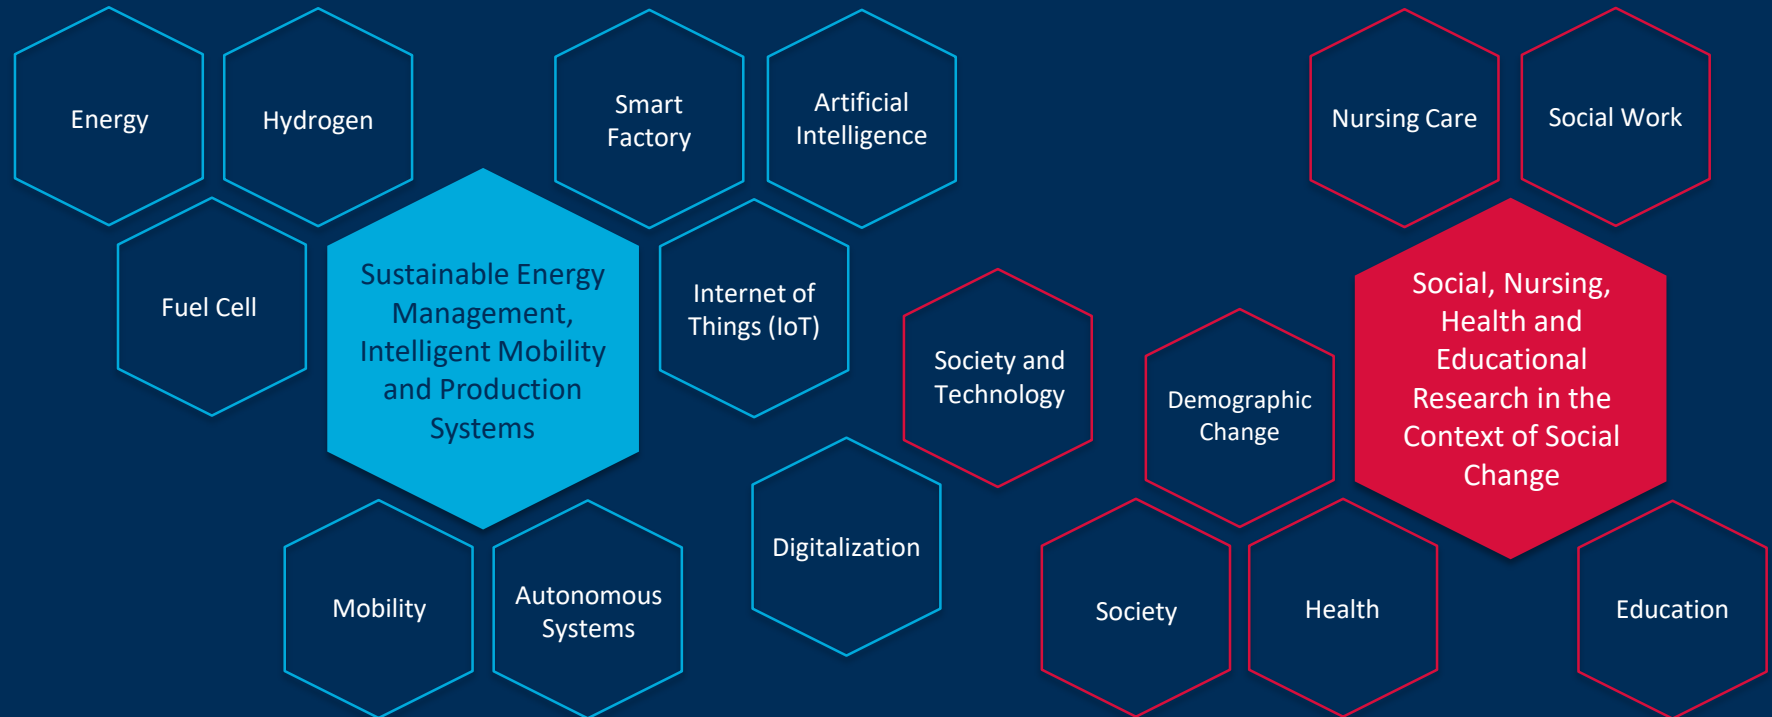

OUR RESEARCH – FUTURE ORIENTED!