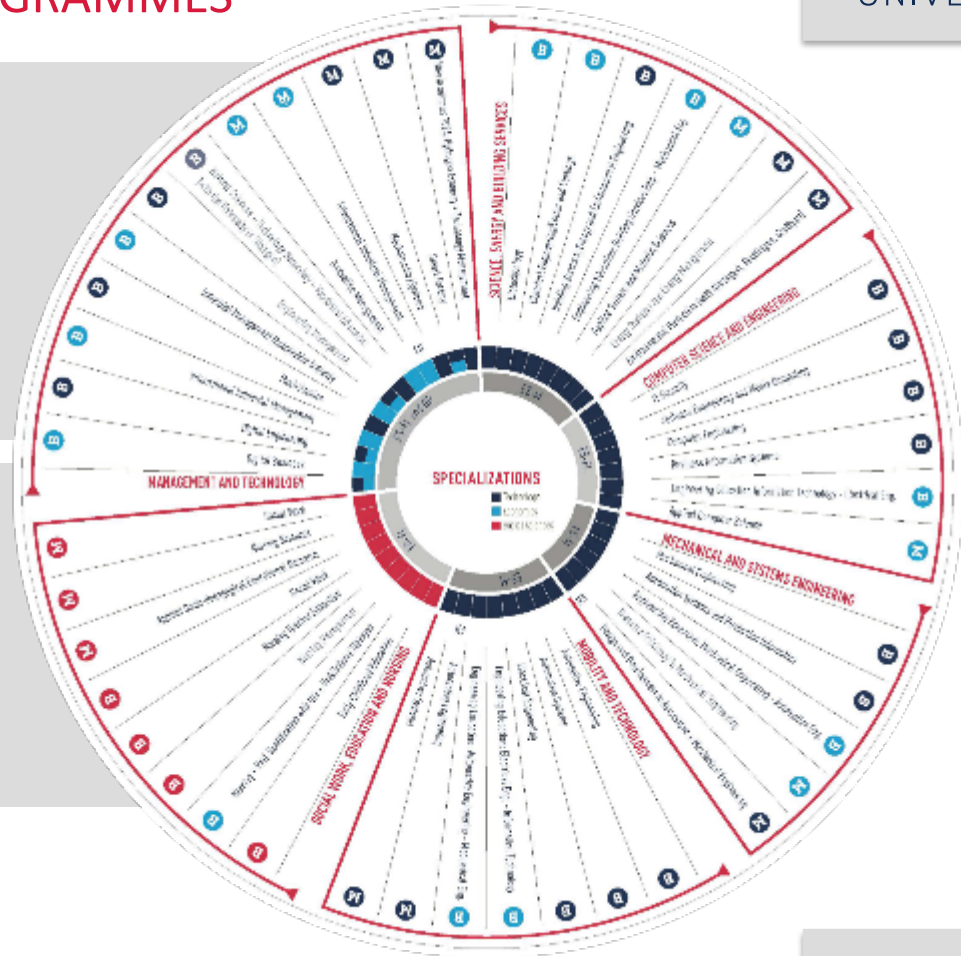

Study Plus Courses

- | E-Mobility Plus
- | Mechatronics Com
- | Mechatronics Plus

OUR BACHELOR DEGREE PROGRAMMES

B Business

- | Business Information Systems
- | Digital Business
- | Digital Engineering
- | Engineering Management
- | Industrial Management/Automobile Industry
- | International Industrial Management

B Social & Health Sciences

- | Early Childhood Education
- | Nursing + professional qualification
- | Nursing Management
- | Nursing Teacher Education
- | Social Work

OUR MASTER DEGREE PROGRAMMES

M Engineering

- | Applied Informatics
- | Applied Surface and Material Sciences
- | Automotive Engineering
- | Automotive Systems
- | Design and Development in Automotive and Mechanical Engineering
- | Energy Systems and Energy Management
- | Environmental Protection
- | Hydrogen Economy and Technology Management
- | Mechatronics/Systems Engineering
- | Resource Efficiency in Mechanical Engineering

Study together with international and German students

Semester Dates

Autumn Semester: Mid September-Mid February

Spring Semester: Beginning March-Mid July

Various options available

1 semester of studies

2 semesters of studies