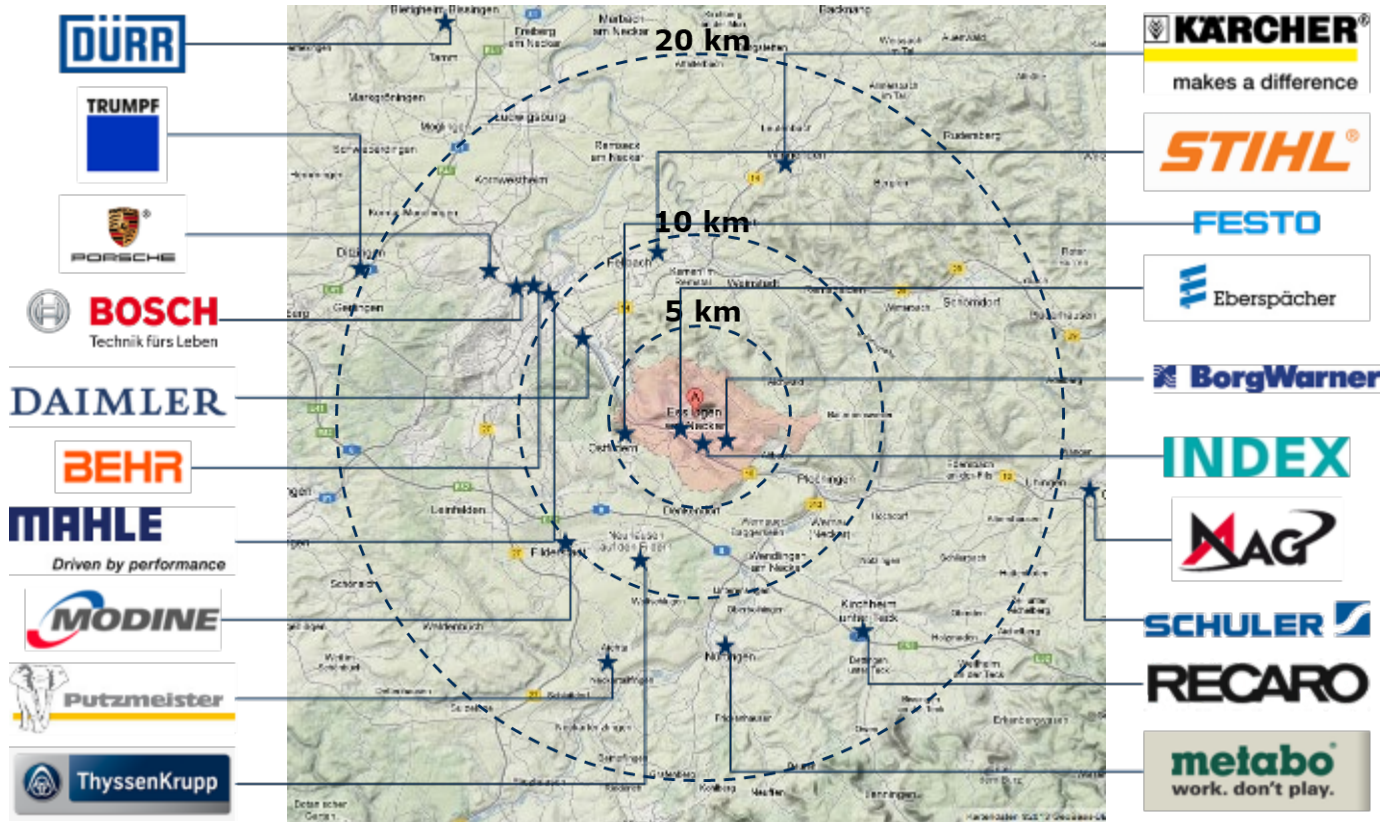

A UNIVERSITY SURROUNDED BY ENGINEERING COMPANIES