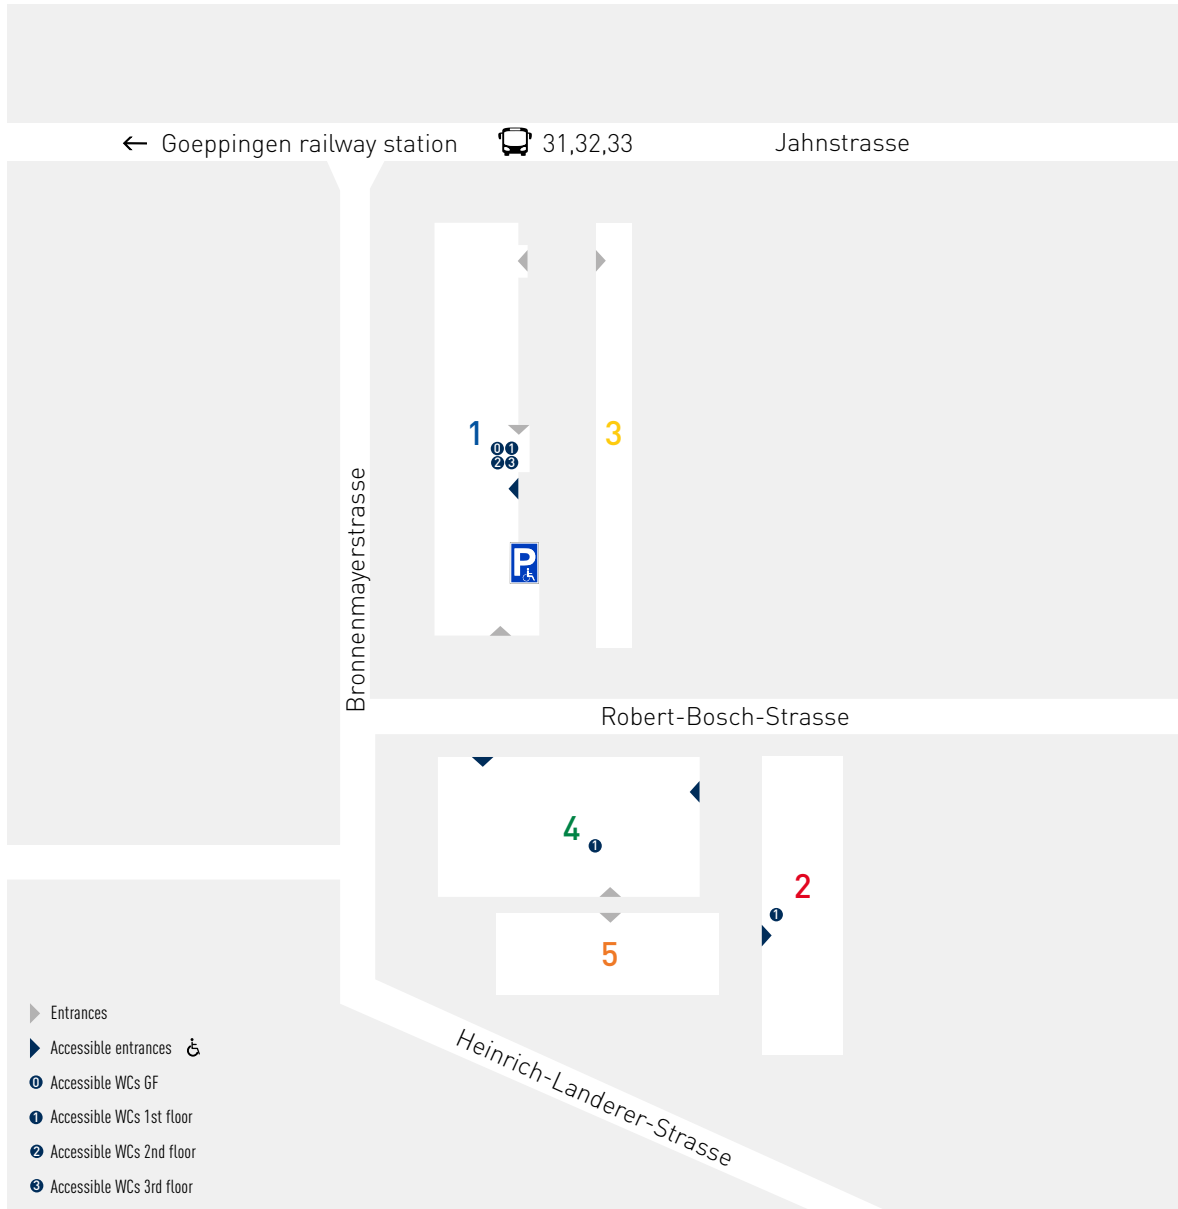

CAMPUS MAP

1 Robert-Bosch-Strasse 1

Mobility and Technology, Mechanical and Systems Engineering, IAF, Aula, Cafeteria, seminar rooms

2 Robert-Bosch-Strasse 4

Mobility and Technology, Management and Technology, Prototyping and Manufacturing Unit, Finance and Financial Control Department, seminar rooms

3 Robert-Bosch-Strasse 3

Students' Union, Café Campus, Formula Student Electric Team

4 Robert-Bosch-Straße 2

Mobility and Technology, Management and Technology, Departmental Offices/ Dean's Offices, Student Services and Degree Programme Management Department, Computer Centre, Library