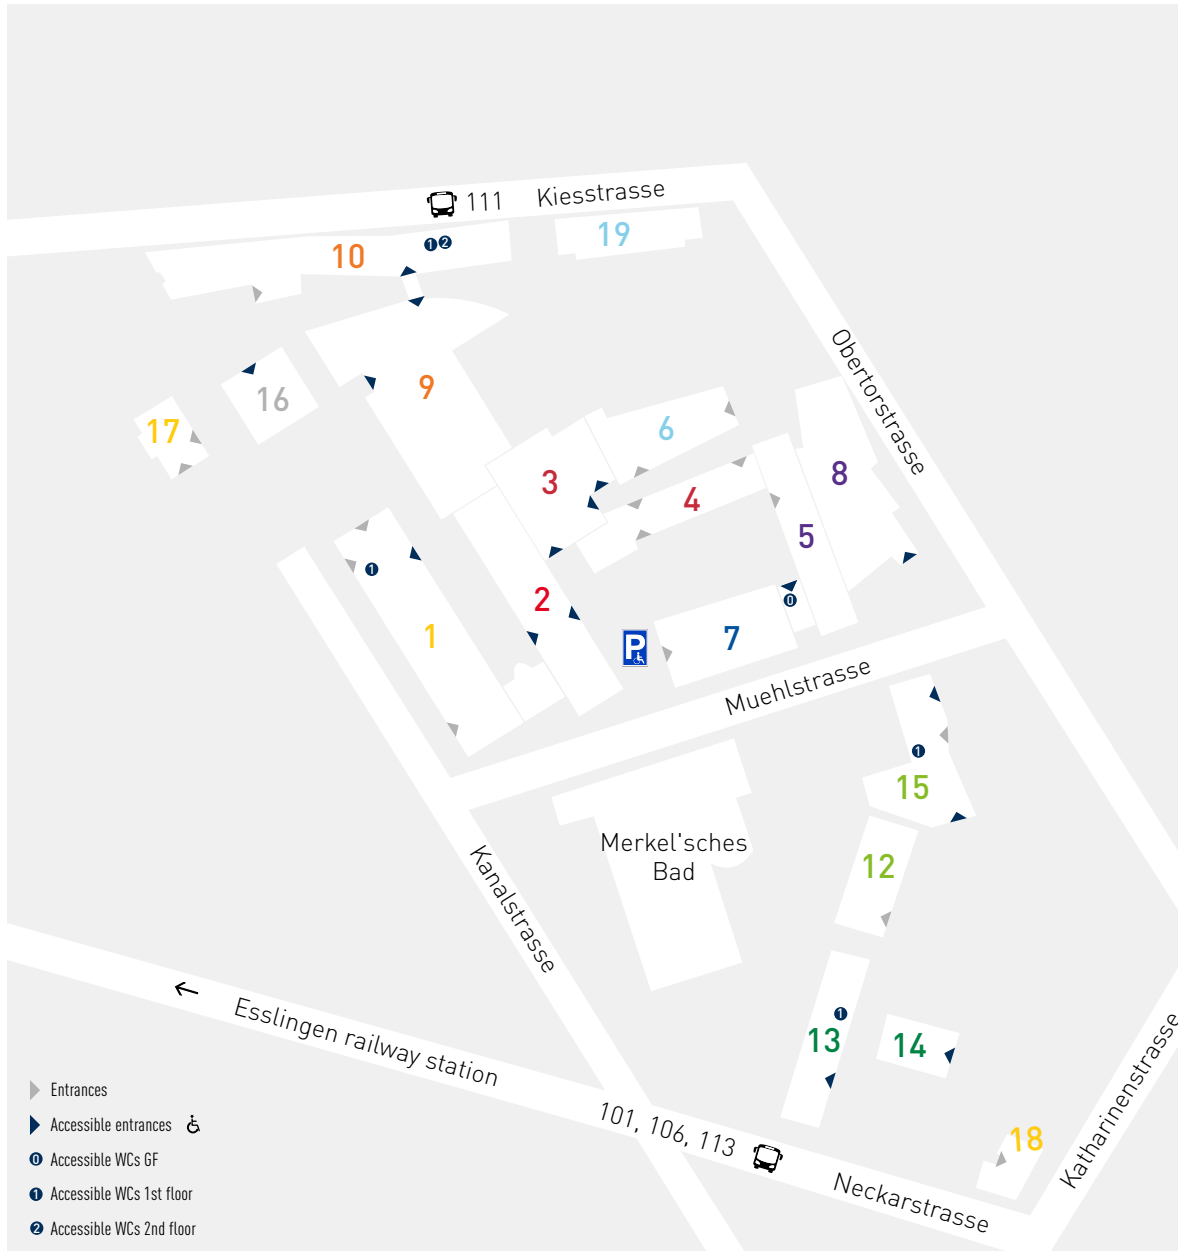

CAMPUS MAP

**1 Kanalstrasse 33**  
President's Office, Administration, Communication Unit, Fundraising, lecture halls, seminar rooms

**2 Muehlstrasse 1**  
Science, Energy and Building Services, Mobility and Technology

**3 Muehlstrasse 5**  
Mobility and Technology

**4 Muehlstrasse 5**  
Science, Energy and Building Services, Mobility and Technology

**5 Muehlstrasse 7**  
Science, Energy and Building Services, Mechanical and Systems Engineering, student workstations

**6 Obertorstrasse 16**  
Mechanical and Systems Engineering, Mobility and Technology

**7 Muehlstrasse 3**  
Computer Centre, seminar rooms

**8 Muehlstrasse 9**  
lecture hall, Students' Union

**9 Kanalstrasse 31**  
Science, Energy and Building Services, Mechanical and Systems Engineering, Prototyping and Manufacturing Unit