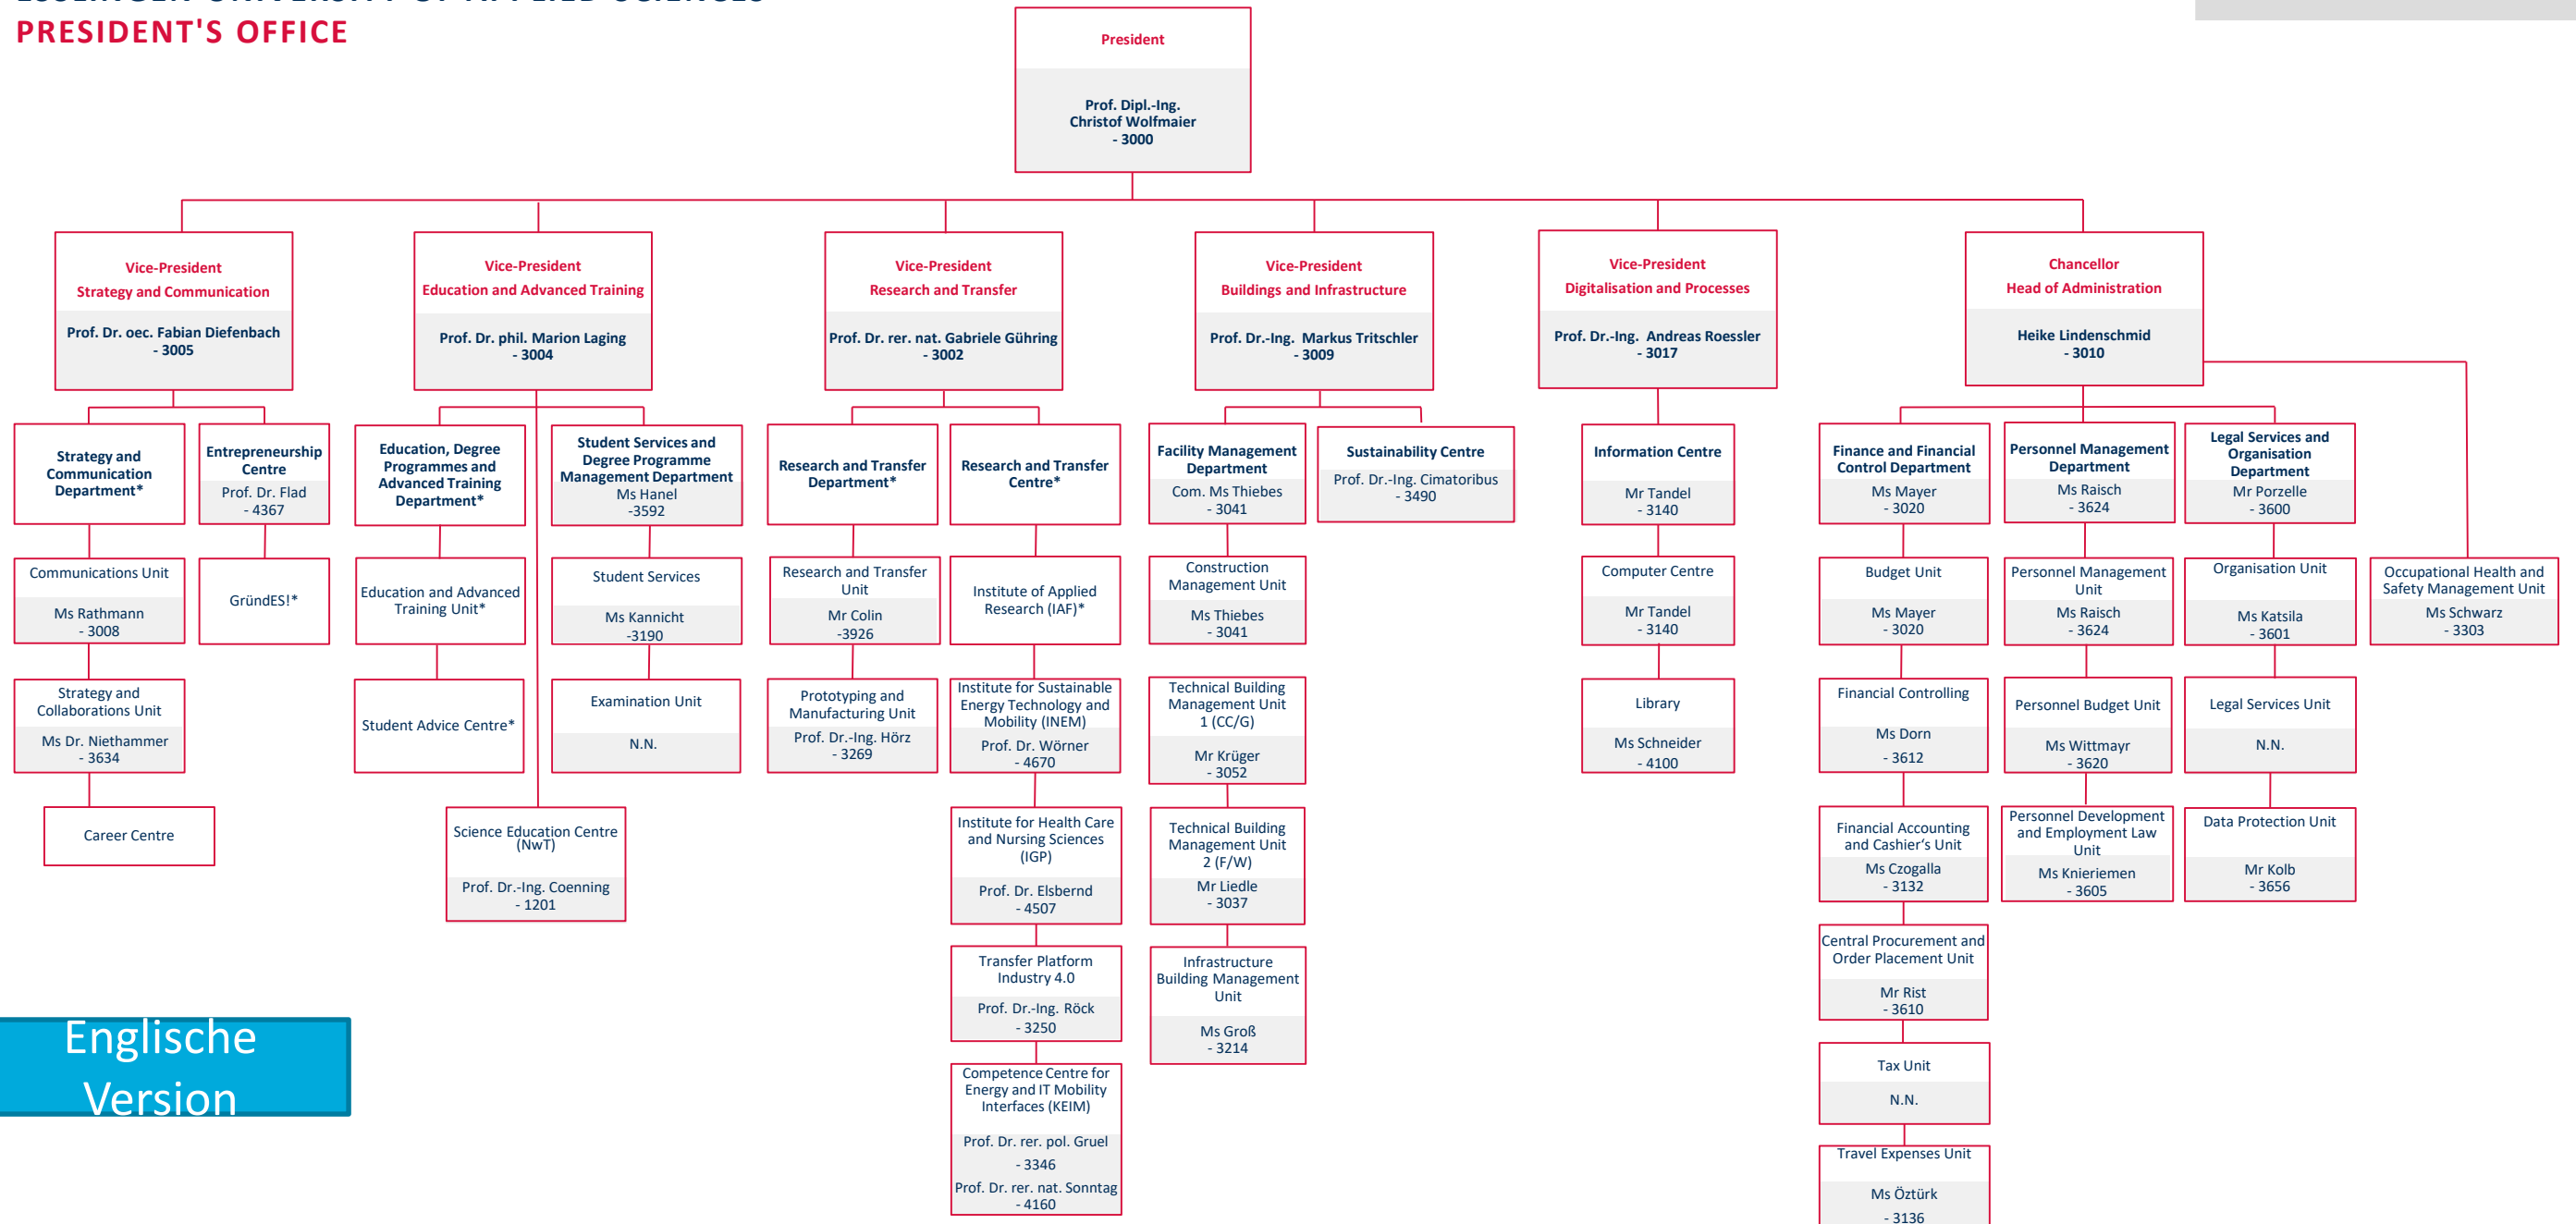

**ORGANIGRAM
ESSLINGEN UNIVERSITY OF APPLIED SCIENCES
PRESIDENT'S OFFICE**

**Englische
Version**